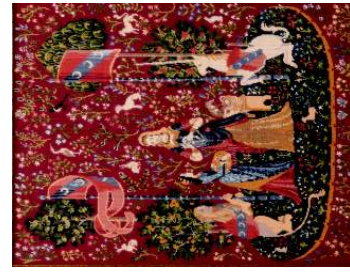

GL6035 Hastings "William Rides To War"
Printed 12 count canvas, Anchor Tapisserie Wool
34x46cm (13 1/4x18")

GL79145 Medieval Picture
Printed 12 count canvas,
Anchor Tapisserie Wool
74x64cm (29x25")